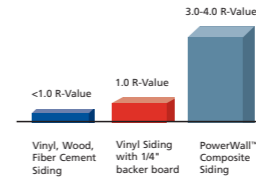

INSULATING VALUE COMPARISON