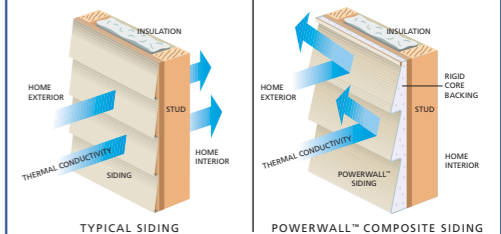

INSULATING VALUE COMPARISON

THERMAL CONDUCTIVITY COMPARISON